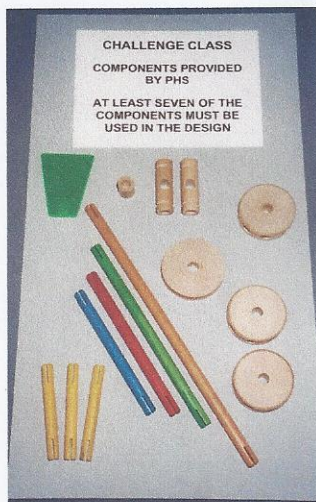

DESIGN DIVISION II

“The Gallery”

SECTION C

“In the Mind’s Eye”

Petite Award

7) “Pop Art”

A small creative design, not to exceed 8” in any dimension, using at least 3 out of 6 components supplied by the committee, staged on a raised area draped in black. Plant material designer’s choice.

Components include:- cinnamon sticks, colored wire, lighting grid, screen, golf tees, acorn cups. Must use 3 out of 6.

Components can be painted, cut and manipulated as designer

Components are all pieces from a “Tinker Toy” set, must use at least 7.