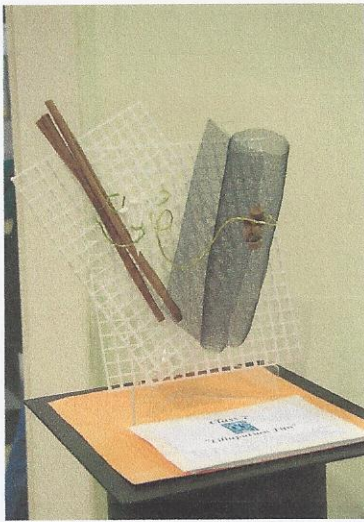

DESIGN DIVISION II

“The Gallery”

SECTION C

“In the Mind’s Eye”

Petite Award

7) “Pop Art”

A small creative design, not to exceed 8” in any dimension, using at least 3 out of 6 components supplied by the committee, staged on a raised area draped in black. Plant material designer’s choice.

Components include:- cinnamon sticks, colored wire, lighting grid, screen, golf tees, acorn cups. Must use 3 out of 6.

Components can be painted, cut and manipulated as designer

Components are all pieces from a “Tinker Toy” set, must use at least 7.