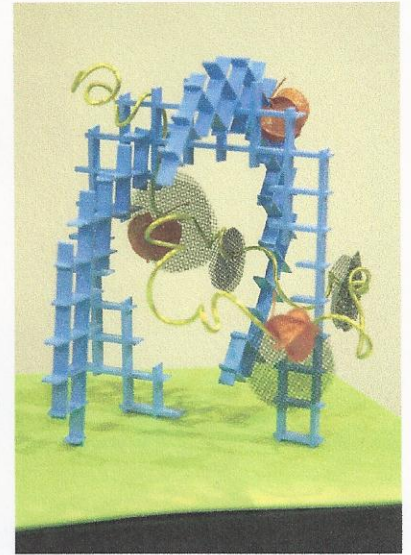

DESIGN DIVISION II

“The Gallery”

SECTION C

“In the Mind’s Eye”

Petite Award

7) “Pop Art”

A small creative design, not to exceed 8” in any dimension, using at least 3 out of 6 components supplied by the committee, staged on a raised area draped in black. Plant material designer’s choice.

Components include:- cinnamon sticks, colored wire, lighting grid, screen, golf tees, acorn cups. Must use 3 out of 6.

Components can be painted, cut and manipulated as designer

Components are all pieces from a “Tinker Toy” set, must use at least 7.